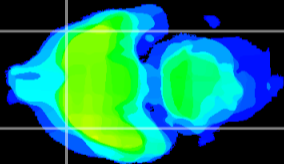

Coronal

Sagittal-R

Sagittal-L

ViBrism: CX00734
Horizontal

Pir