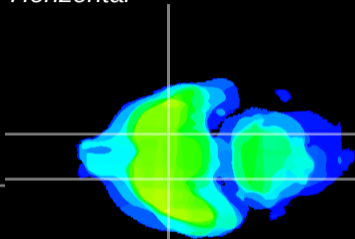

Coronal

Sagittal-R

Sagittal-L

ViBrism: CX00734
Horizontal

S0