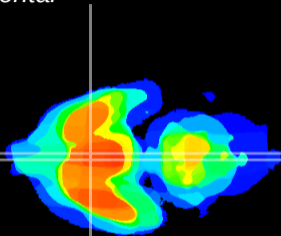

Coronal

Sagittal-R

Sagittal-L

ViBriSM: CX00736
Horizontal

SCN