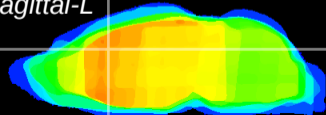

Coronal

Sagittal-R

Sagittal-L

ViBrism: CX00738
Horizontal

Cx cingulate