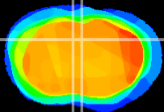

Coronal

Sagittal-R

Sagittal-L

ViBrism: CX00738
Horizontal

Cx cingulate