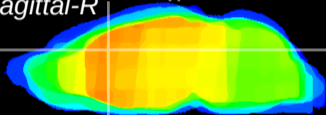

Coronal

Sagittal-R

Sagittal-L

ViBrism: CX00738
Horizontal

Cx cingulate