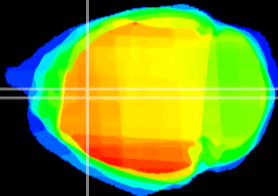

Coronal

Sagittal-R

Sagittal-L

ViBrism: CX00738
Horizontal

Cx cingulate