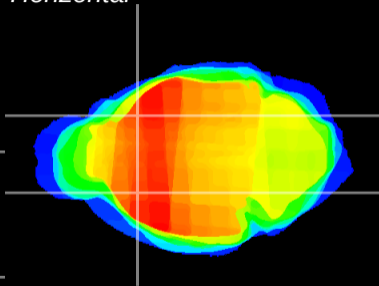

Coronal

Sagittal-R

Sagittal-L

ViBrism: CX00741
Horizontal

CPU lateral