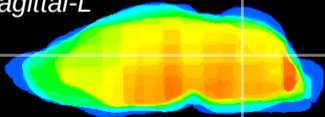

Coronal

Sagittal-R

Sagittal-L

ViBrism: CX00742
Horizontal

Cb nucleus