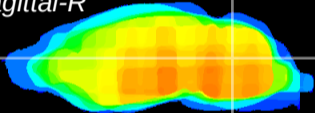

Coronal

Sagittal-R

Sagittal-L

ViBrism: CX00742
Horizontal

Cb nucleus