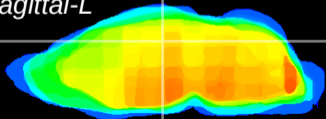

Coronal

Sagittal-R

Sagittal-L

ViBrism: CX00742
Horizontal

DG