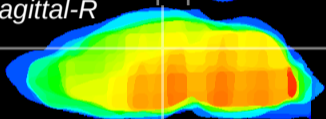

Coronal

Sagittal-R

Sagittal-L

ViBrism: CX00742
Horizontal

DG