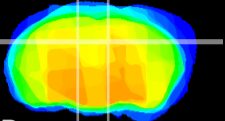

Coronal

Sagittal-R

Sagittal-L

ViBrism: CX00742
Horizontal

DG