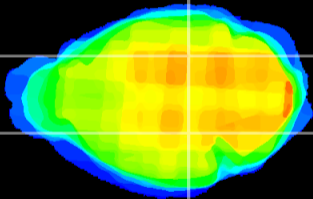

Coronal

Sagittal-R

Sagittal-L

ViBrism: CX00742
Horizontal

MG