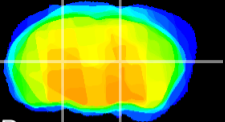

Coronal

Sagittal-R

Sagittal-L

ViBrism: CX00742
Horizontal

VPM/VPL