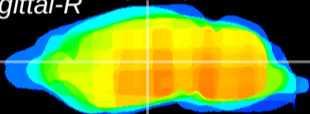

Coronal

Sagittal-R

Sagittal-L

ViBrism: CX00742
Horizontal

VPM/VPL