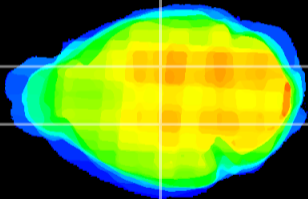

Coronal

Sagittal-R

Sagittal-L

ViBrism: CX00742
Horizontal

VPM/VPL