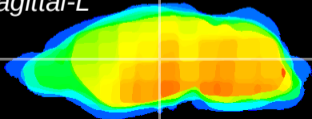

Coronal

Sagittal-R

Sagittal-L

ViBrism: CX00742
Horizontal

VPM/VPL