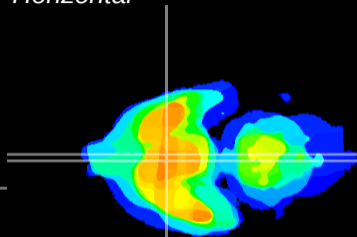

Coronal

Sagittal-R

Sagittal-L

ViBrisM: CX00745
Horizontal

SCN