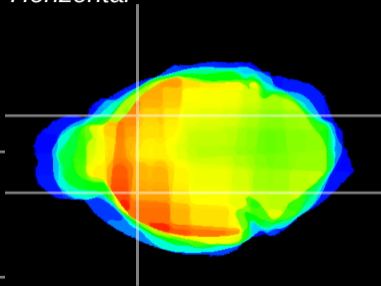

Coronal

Sagittal-R

Sagittal-L

ViBrism: CX00746
Horizontal

CPU lateral