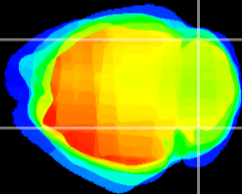

Coronal

Sagittal-R

Sagittal-L

ViBrism: CX00746
Horizontal

Cb lobe