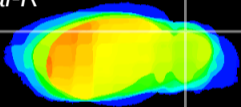

Coronal

Sagittal-R

Sagittal-L

ViBrism: CX00746
Horizontal

Cb lobe