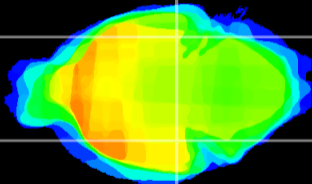

Coronal

Sagittal-R

Sagittal-L

ViBrism: CX00746
Horizontal

ventral S