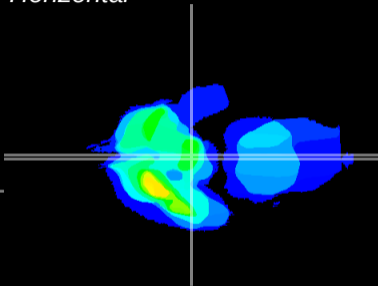

Coronal

Sagittal-R

Sagittal-L

ViBrism: CX00747  
Horizontal

ME