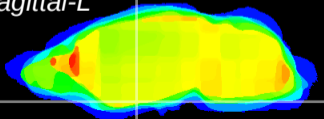

Coronal

Sagittal-R

Sagittal-L

ViBrism: CX00747
Horizontal

S0