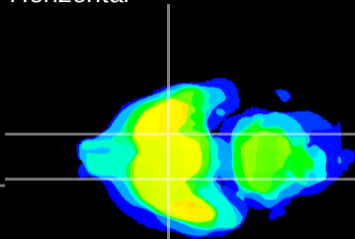

Coronal

Sagittal-R

Sagittal-L

ViBrism: CX00747
Horizontal

S0