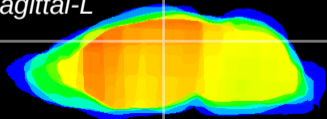

Coronal

Sagittal-R

Sagittal-L

ViBrism: CX00750
Horizontal

DG