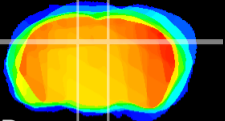

Coronal

Sagittal-R

Sagittal-L

ViBrism: CX00750
Horizontal

DG