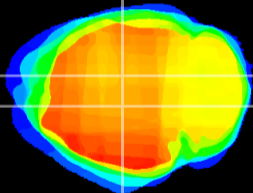

Coronal

Sagittal-R

Sagittal-L

ViBrism: CX00750
Horizontal

DG