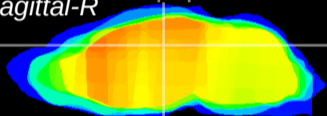

Coronal

Sagittal-R

Sagittal-L

ViBrism: CX00750
Horizontal

DG