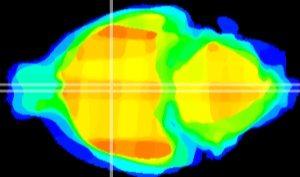

Coronal

Sagittal-R

Sagittal-L

ViBrism: CX00757
Horizontal

SPa dorsal