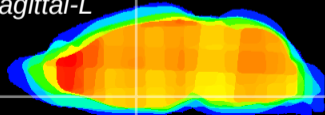

Coronal

Sagittal-R

Sagittal-L

ViBrism: CX00757
Horizontal

SPa dorsal