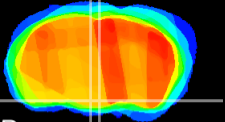

Coronal

Sagittal-R

Sagittal-L

ViBrism: CX00761
Horizontal

VMH