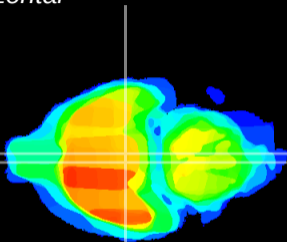

Coronal

Sagittal-R

Sagittal-L

ViBrism: CX00761
Horizontal

VMH