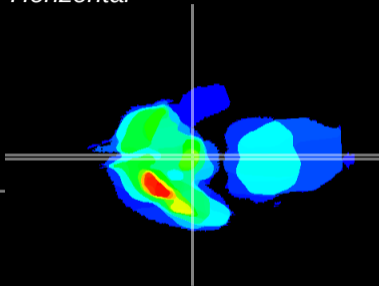

Coronal

Sagittal-R

Sagittal-L

ViBrism: CX00768
Horizontal

ME