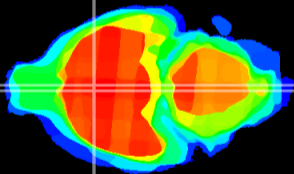

Coronal

Sagittal-R

Sagittal-L

ViBrism: CX00768
Horizontal

MPA