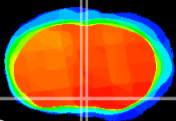

Coronal

Sagittal-R

Sagittal-L

ViBrism: CX00768
Horizontal

MPA