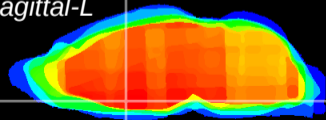

Coronal

Sagittal-R

Sagittal-L

ViBrism: CX00768
Horizontal

MPA