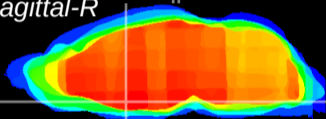

Coronal

Sagittal-R

Sagittal-L

ViBrism: CX00768
Horizontal

MPA