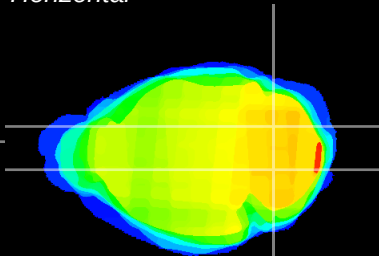

Coronal

Sagittal-R

Sagittal-L

ViBrism: CX00771
Horizontal

Cb nucleus