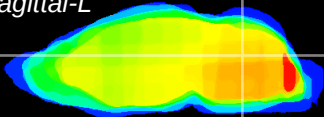

Coronal

Sagittal-R

Sagittal-L

ViBrism: CX00771
Horizontal

Cb nucleus