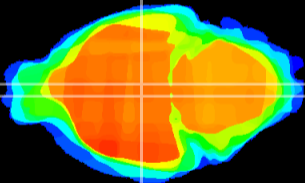

Coronal

Sagittal-R

Sagittal-L

ViBrism: CX00772
Horizontal

DM