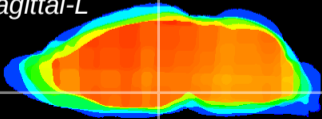

Coronal

Sagittal-R

Sagittal-L

ViBrism: CX00772
Horizontal

DM