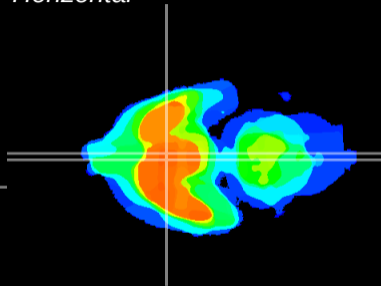

Coronal

Sagittal-R

Sagittal-L

ViBrisM: CX00772  
Horizontal

SCN