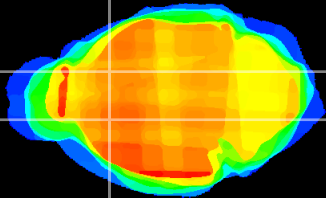

Coronal

Sagittal-R

Sagittal-L

ViBris: CX00782  
Horizontal

CPU medial