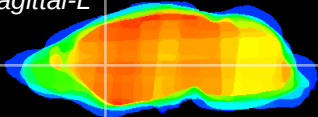

Coronal

Sagittal-R

Sagittal-L

ViBris: CX00782  
Horizontal

CPU medial