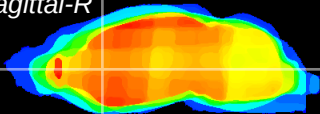

Coronal

Sagittal-R

Sagittal-L

ViBris: CX00782  
Horizontal

CPU medial