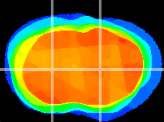

Coronal

Sagittal-R

Sagittal-L

ViBris: CX00782  
Horizontal

CPU medial