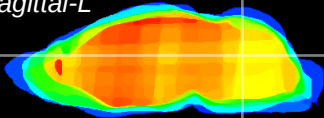

Coronal

Sagittal-R

Sagittal-L

ViBrism: CX00782
Horizontal

Cb nucleus