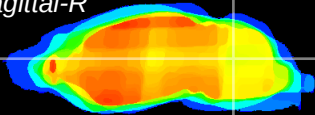

Coronal

Sagittal-R

Sagittal-L

ViBrism: CX00782
Horizontal

Cb nucleus