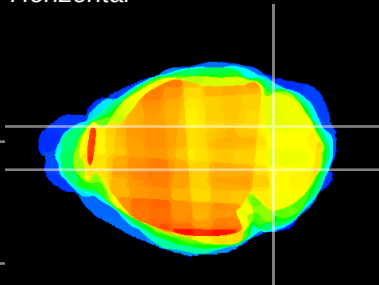

Coronal

Sagittal-R

Sagittal-L

ViBrism: CX00782
Horizontal

Cb nucleus