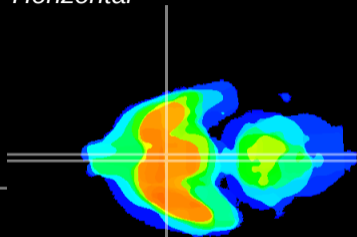

Coronal

Sagittal-R

Sagittal-L

ViBrism: CX00783
Horizontal

SCN