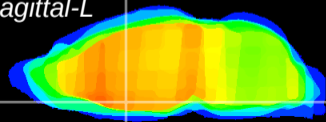

Coronal

Sagittal-R

Sagittal-L

ViBrisM: CX00784
Horizontal

MPA