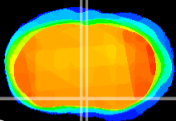

Coronal

Sagittal-R

Sagittal-L

ViBrisM: CX00784
Horizontal

MPA