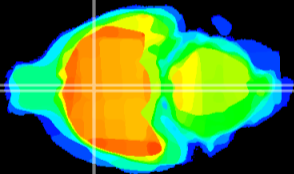

Coronal

Sagittal-R

Sagittal-L

ViBrisM: CX00784
Horizontal

MPA