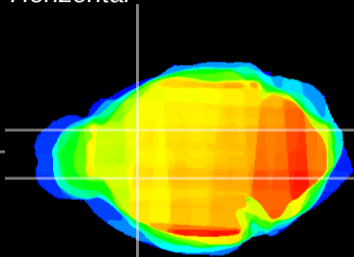

Coronal

Sagittal-R

Sagittal-L

ViBrism: CX00786
Horizontal

CPU medial