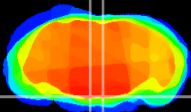

Coronal

Sagittal-R

Sagittal-L

ViBriSM: CX00791
Horizontal

Pn