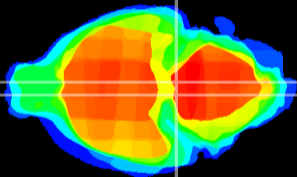

Coronal

Sagittal-R

Sagittal-L

ViBriSM: CX00791
Horizontal

Pn