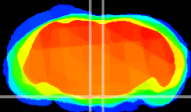

Coronal

Sagittal-R

Sagittal-L

ViBrism: CX00792
Horizontal

Pn