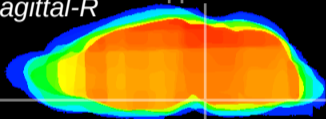

Coronal

Sagittal-R

Sagittal-L

ViBrism: CX00792
Horizontal

Pn