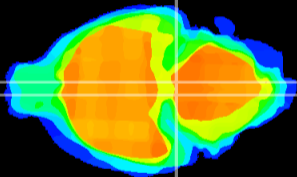

Coronal

Sagittal-R

Sagittal-L

ViBrism: CX00792
Horizontal

Pn