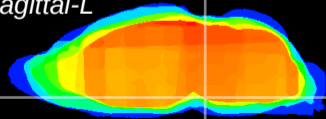

Coronal

Sagittal-R

Sagittal-L

ViBrism: CX00792
Horizontal

Pn