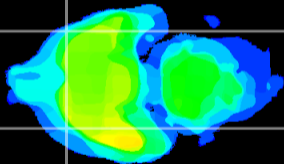

Coronal

Sagittal-R

Sagittal-L

ViBrism: CX00799
Horizontal

Pir