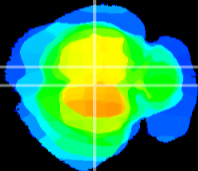

Coronal

Sagittal-R

Sagittal-L

ViBrism: CX00799  
Horizontal

RS