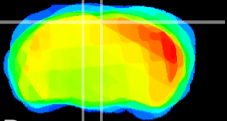

Coronal

Sagittal-R

Sagittal-L

ViBrism: CX00799  
Horizontal

RS