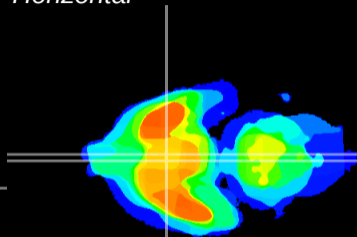

Coronal

Sagittal-R

Sagittal-L

ViBriSM: CX00801
Horizontal

SCN