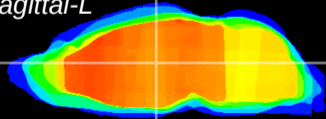

Coronal

Sagittal-R

Sagittal-L

ViBrism: CX00805
Horizontal

MD