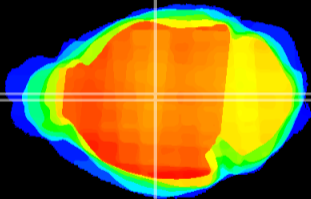

Coronal

Sagittal-R

Sagittal-L

ViBrism: CX00805
Horizontal

MD