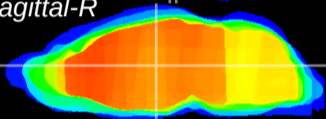

Coronal

Sagittal-R

Sagittal-L

ViBrism: CX00805
Horizontal

MD