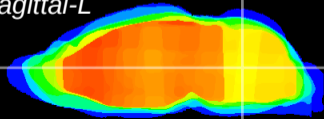

Coronal

Sagittal-R

Sagittal-L

ViBrism: CX00805
Horizontal

MVe