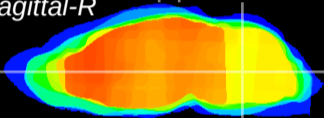

Coronal

Sagittal-R

Sagittal-L

ViBrism: CX00805
Horizontal

MVe