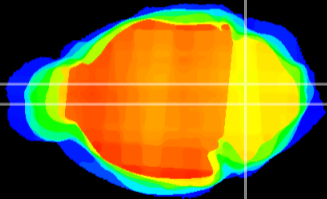

Coronal

Sagittal-R

Sagittal-L

ViBrism: CX00805
Horizontal

MVe