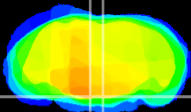

Coronal

Sagittal-R

Sagittal-L

ViBrism: CX00808
Horizontal

Pn