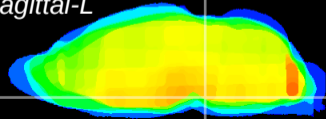

Coronal

Sagittal-R

Sagittal-L

ViBrism: CX00808
Horizontal

Pn