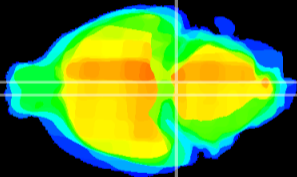

Coronal

Sagittal-R

Sagittal-L

ViBrism: CX00808
Horizontal

Pn