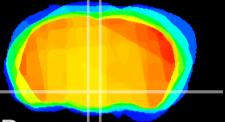

Coronal

Sagittal-R

Sagittal-L

ViBrism: CX00810
Horizontal

DM