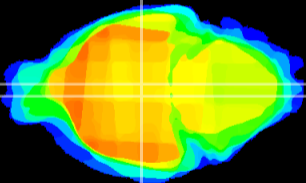

Coronal

Sagittal-R

Sagittal-L

ViBrism: CX00810
Horizontal

DM