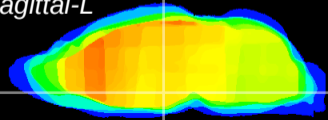

Coronal

Sagittal-R

Sagittal-L

ViBrism: CX00810
Horizontal

DM