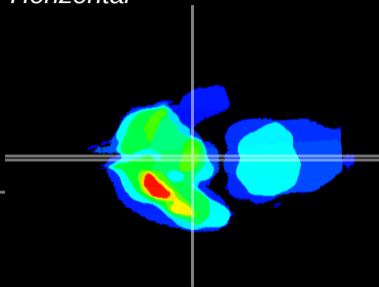

Coronal

Sagittal-R

Sagittal-L

ViBrism: CX00815
Horizontal

ME