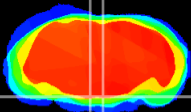

Coronal

Sagittal-R

Sagittal-L

ViBrism: CX00815
Horizontal

Pn