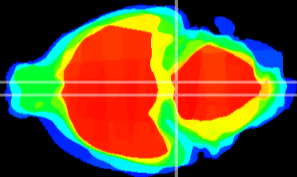

Coronal

Sagittal-R

Sagittal-L

ViBrism: CX00815
Horizontal

Pn