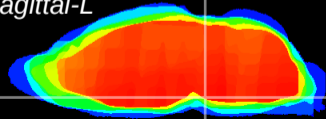

Coronal

Sagittal-R

Sagittal-L

ViBrism: CX00815
Horizontal

Pn