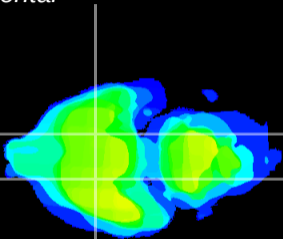

Coronal

Sagittal-R

Sagittal-L

ViBrism: CX00819
Horizontal

S0