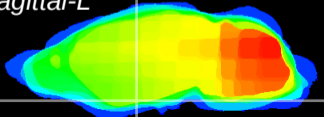

Coronal

Sagittal-R

Sagittal-L

ViBrism: CX00819
Horizontal

S0