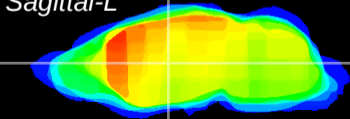

Coronal

Sagittal-R

Sagittal-L

ViBrism: CX00820
Horizontal

VA/VL