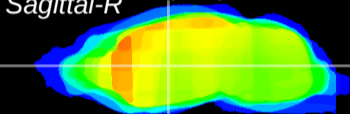

Coronal

Sagittal-R

Sagittal-L

ViBrism: CX00820
Horizontal

VA/VL