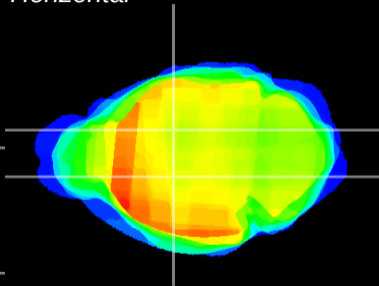

Coronal

Sagittal-R

Sagittal-L

ViBrism: CX00820
Horizontal

VA/VL