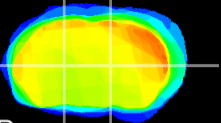

Coronal

Sagittal-R

Sagittal-L

ViBrism: CX00820
Horizontal

VA/VL