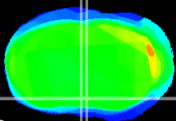

Coronal

Sagittal-R

Sagittal-L

ViBrism: CX00825
Horizontal

MPA