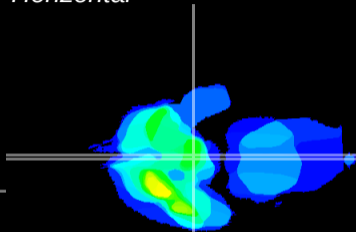

Coronal

Sagittal-R

Sagittal-L

ViBrism: CX00826
Horizontal

ME