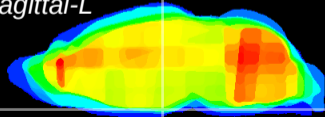

Coronal

Sagittal-R

Sagittal-L

ViBrism: CX00826
Horizontal

ME