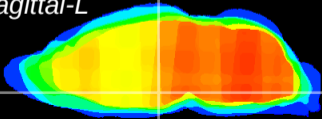

Coronal

Sagittal-R

Sagittal-L

ViBrism: CX00827
Horizontal

DM