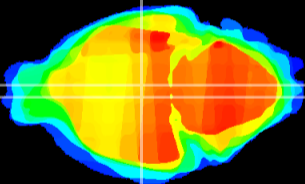

Coronal

Sagittal-R

Sagittal-L

ViBrism: CX00827
Horizontal

DM