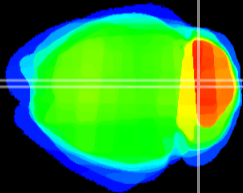

Coronal

Sagittal-R

Sagittal-L

ViBrism: CX00829
Horizontal

Cb vermis