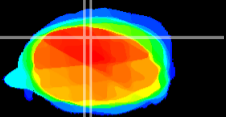

Coronal

Sagittal-R

Sagittal-L

ViBrism: CX00829
Horizontal

Cb vermis