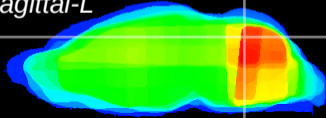

Coronal

Sagittal-R

Sagittal-L

ViBrism: CX00829
Horizontal

Cb vermis