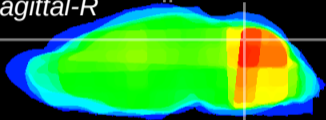

Coronal

Sagittal-R

Sagittal-L

ViBrism: CX00829
Horizontal

Cb vermis