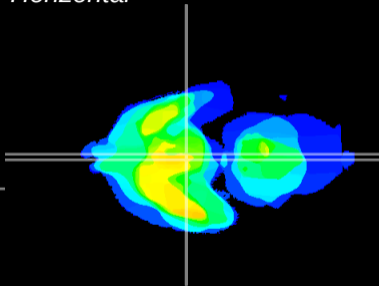

Coronal

Sagittal-R

Sagittal-L

ViBrism: CX00831
Horizontal

Arc