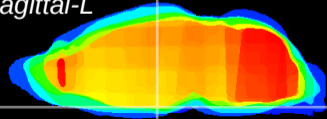

Coronal

Sagittal-R

Sagittal-L

ViBrism: CX00831
Horizontal

Arc