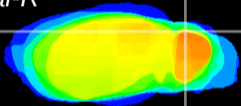

Coronal

Sagittal-R

Sagittal-L

ViBrism: CX00831
Horizontal

Cb lobe