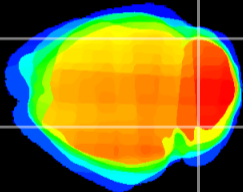

Coronal

Sagittal-R

Sagittal-L

ViBrism: CX00831
Horizontal

Cb lobe