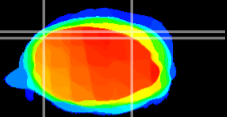

Coronal

Sagittal-R

Sagittal-L

ViBrism: CX00831
Horizontal

Cb lobe