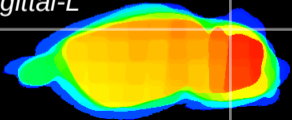

Coronal

Sagittal-R

Sagittal-L

ViBrism: CX00831
Horizontal

Cb lobe