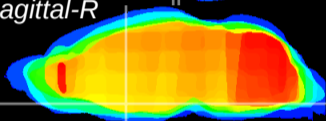

Coronal

Sagittal-R

Sagittal-L

ViBriSM: CX00831  
Horizontal

MPA