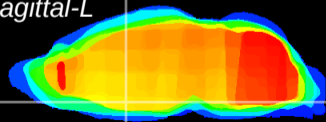

Coronal

Sagittal-R

Sagittal-L

ViBriSM: CX00831  
Horizontal

MPA