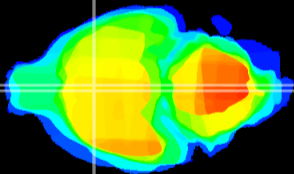

Coronal

Sagittal-R

Sagittal-L

ViBriSM: CX00831  
Horizontal

MPA