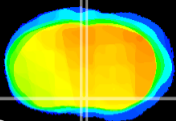

Coronal

Sagittal-R

Sagittal-L

ViBriSM: CX00831  
Horizontal

MPA