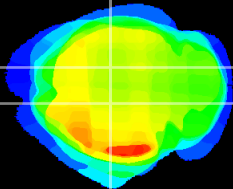

Coronal

Sagittal-R

Sagittal-L

ViBrism: CX00832
Horizontal

CA1