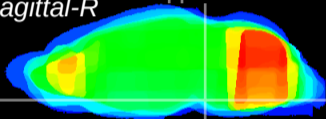

Coronal

Sagittal-R

Sagittal-L

ViBrism: CX00835
Horizontal

Pn