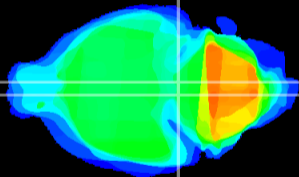

Coronal

Sagittal-R

Sagittal-L

ViBrism: CX00835
Horizontal

Pn