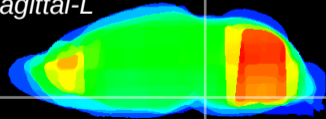

Coronal

Sagittal-R

Sagittal-L

ViBrism: CX00835
Horizontal

Pn